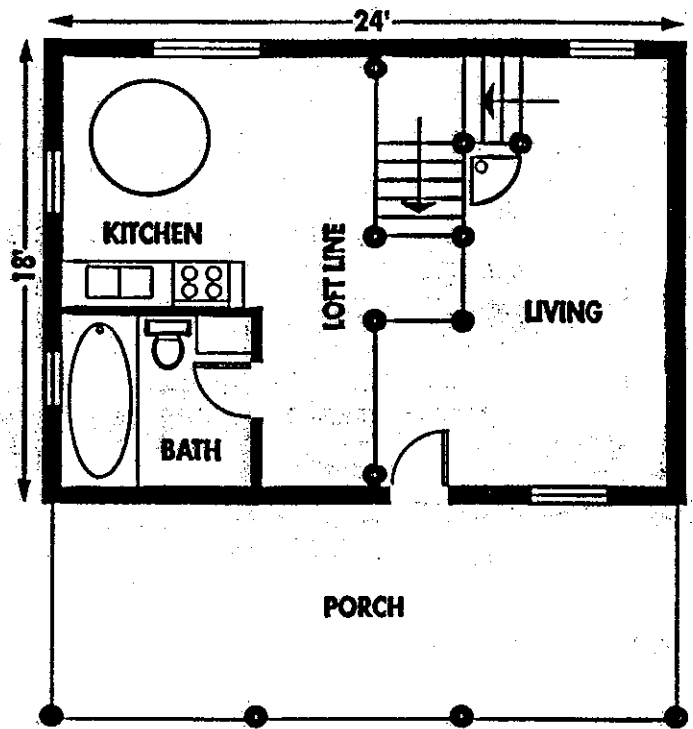

MISSION CREEK LOG HOMES

62586 Hillside Road, St. Ignatius, MT 59865
Office: 406-745-2110 Fax: 406-745-2114

The Retreat

Main Floor	432 sq. ft.
Loft	216 sq. ft.
Total	648 sq. ft.

Mission Creek Log Homes can make dimensional changes to any basic floor plan to fit your needs.

MISSION CREEK LOG HOMES

62586 Hillside Road, St. Ignatius, MT 59865

Office: 406-745-2110 Fax: 406-745-2114

Distinctive Features:

- Covered porch
- Open loft design
- Spacious living room
- Functional kitchen space
- Natural lighting windows

The Retreat

Main Floor	432 sq. ft.
Loft	216 sq. ft.
Total	648 sq. ft.

Mission Creek Log Homes can make dimensional changes to any basic floor plan to fit your needs.