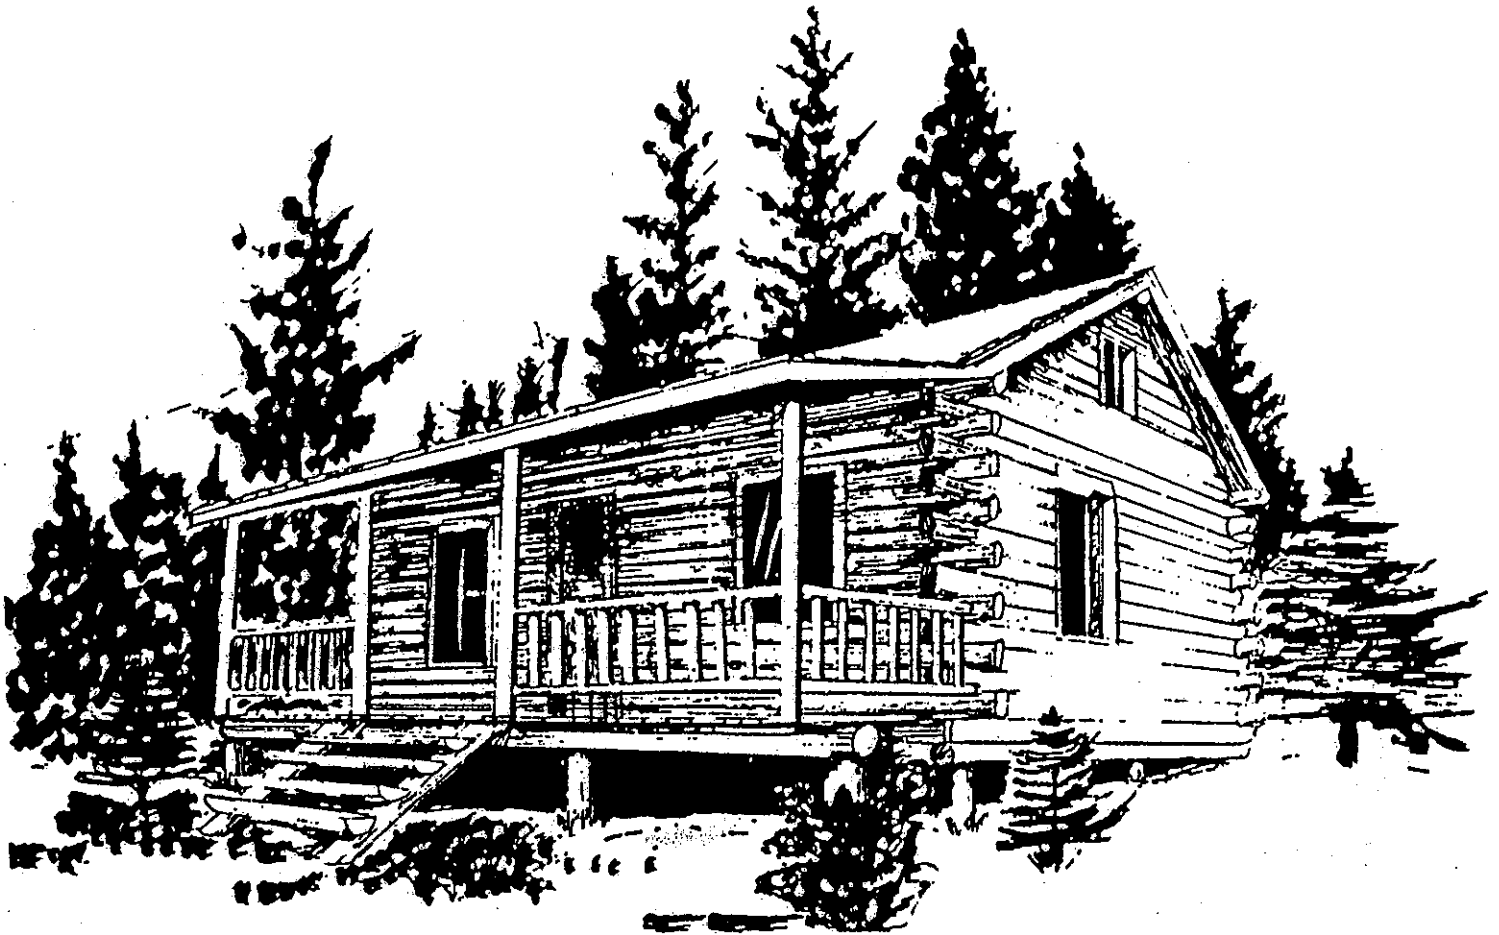

MISSION CREEK LOG HOMES

62586 Hillside Road, St. Ignatius, MT 59865
Office: 406-745-2110 Fax: 406-745-2114

The Retreat

Main Floor	432 sq. ft.
Loft	216 sq. ft.
Total	648 sq. ft.

Mission Creek Log Homes can make dimensional changes to any basic floor plan to fit your needs.

MISSION CREEK LOG HOMES

62586 Hillside Road, St. Ignatius, MT 59865

Office: 406-745-2110 Fax: 406-745-2114

Distinctive Features:

- Covered porch
- Open loft design
- Spacious living room
- Functional kitchen space
- Natural lighting windows

The Retreat

Main Floor	432 sq. ft.
Loft	216 sq. ft.
Total	648 sq. ft.

Mission Creek Log Homes can make dimensional changes to any basic floor plan to fit your needs.