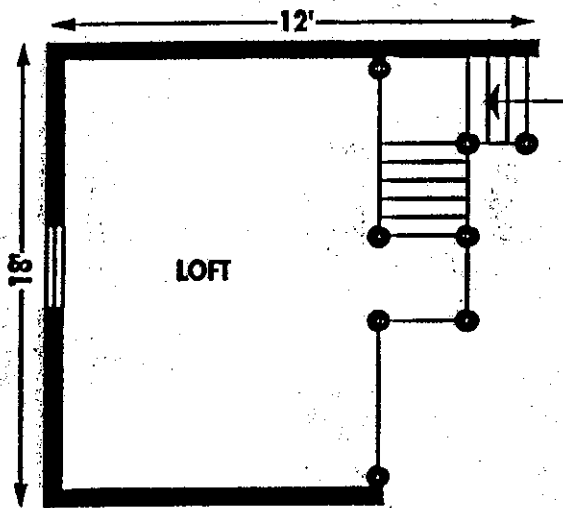

MISSION CREEK LOG HOMES

62586 Hillside Road, St. Ignatius, MT 59865
Office: 406-745-2110 Fax: 406-745-2114

The Retreat

Main Floor	432 sq. ft.
Loft	216 sq. ft.
Total	648 sq. ft.

Mission Creek Log Homes can make dimensional changes to any basic floor plan to fit your needs.

The Retreat

Main Floor	432 sq. ft.
Loft	216 sq. ft.
Total	648 sq. ft.

Mission Creek Log Homes can make dimensional changes to any basic floor plan to fit your needs.