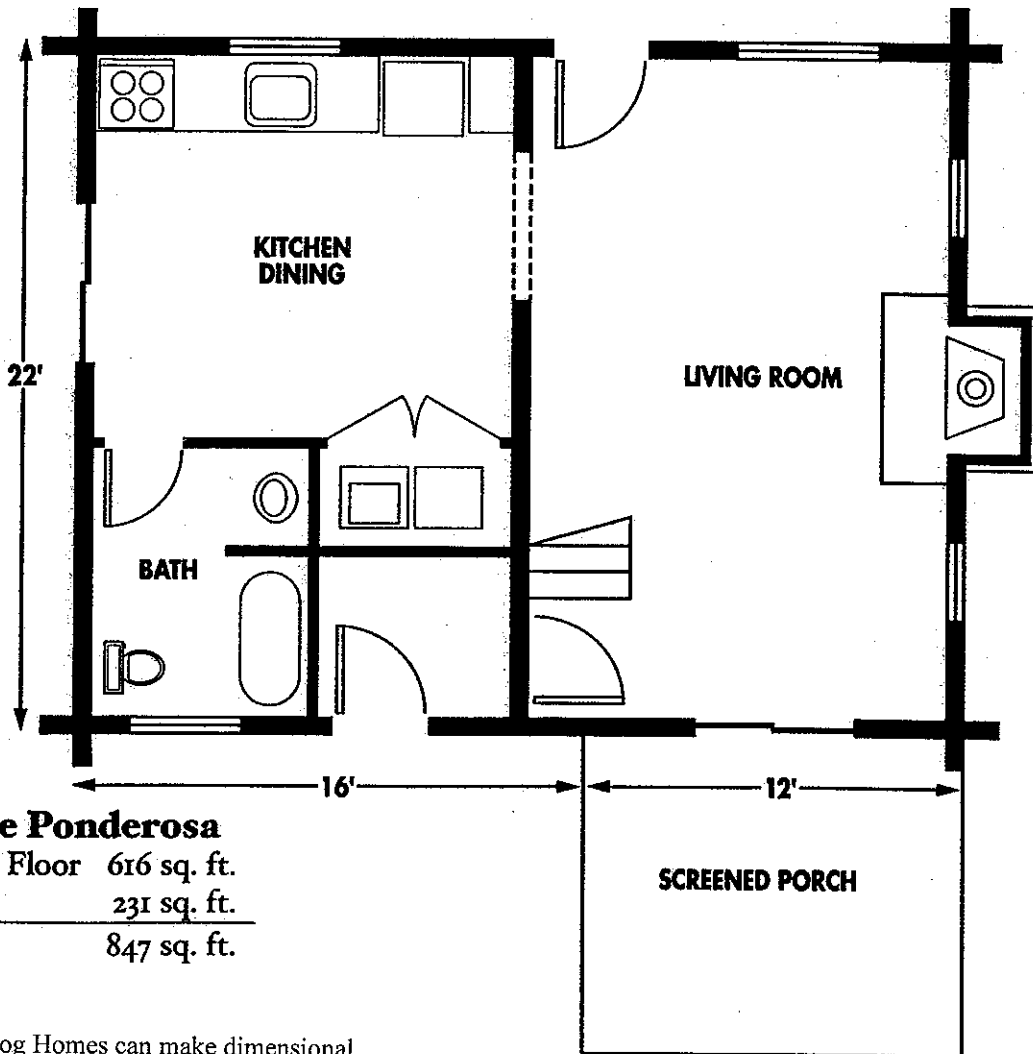

MISSION CREEK LOG HOMES

62586 Hillside Road, St. Ignatius, MT 59865
 Office: 406-745-2110 Fax: 406-745-2114

The Ponderosa	
Main Floor	616 sq. ft.
Loft	231 sq. ft.
Total	847 sq. ft.

Mission Creek Log Homes can make dimensional changes to any basic floor plan to fit your needs.

MISSION CREEK LOG HOMES

62586 Hillside Road, St. Ignatus, MT 59865

Office: 406-745-2110 Fax: 406-745-2114

Distinctive Features:

- Master bedroom loft
- Two bath
- Covered porch
- Screened porch
- Fireplace
- Storage area
- Spacious living room
- Utility area
- Functional kitchen with island workspace
- Natural lighting windows

The Ponderosa

Main Floor 616 sq. ft.

Loft 231 sq. ft.

Total 847 sq. ft.

Mission Creek Log Homes can make dimensional changes to any basic floor plan to fit your needs.