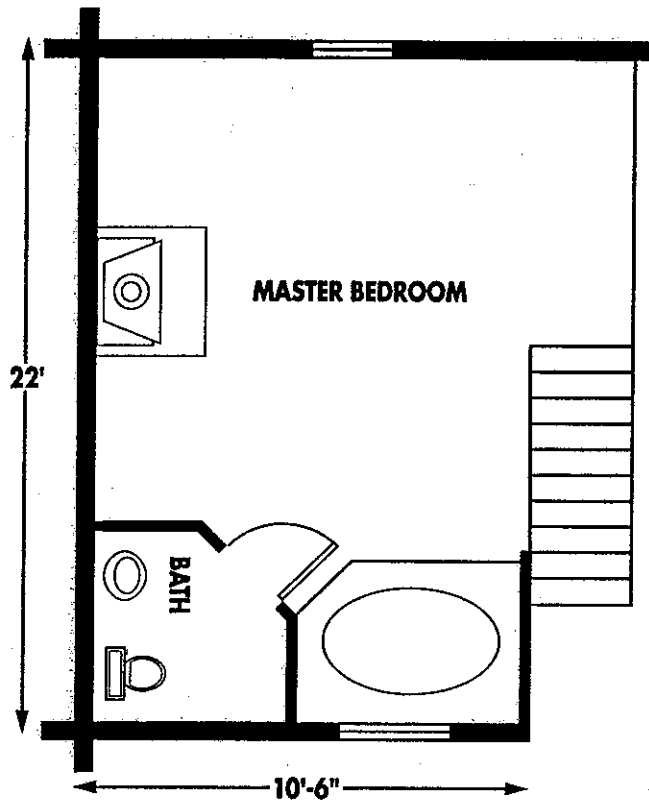

MISSION CREEK LOG HOMES

62586 Hillside Road, St. Ignatius, MT 59865
 Office: 406-745-2110 Fax: 406-745-2114

The Ponderosa	
Main Floor	616 sq. ft.
Loft	231 sq. ft.
Total	847 sq. ft.

Mission Creek Log Homes can make dimensional changes to any basic floor plan to fit your needs.

MISSION CREEK LOG HOMES

62586 Hillside Road, St. Ignatus, MT 59865

Office: 406-745-2110 Fax: 406-745-2114

Distinctive Features:

- Master bedroom loft
- Two bath
- Covered porch
- Screened porch
- Fireplace
- Storage area
- Spacious living room
- Utility area
- Functional kitchen with island workspace
- Natural lighting windows

The Ponderosa

Main Floor 616 sq. ft.

Loft 231 sq. ft.

Total 847 sq. ft.

Mission Creek Log Homes can make dimensional changes to any basic floor plan to fit your needs.