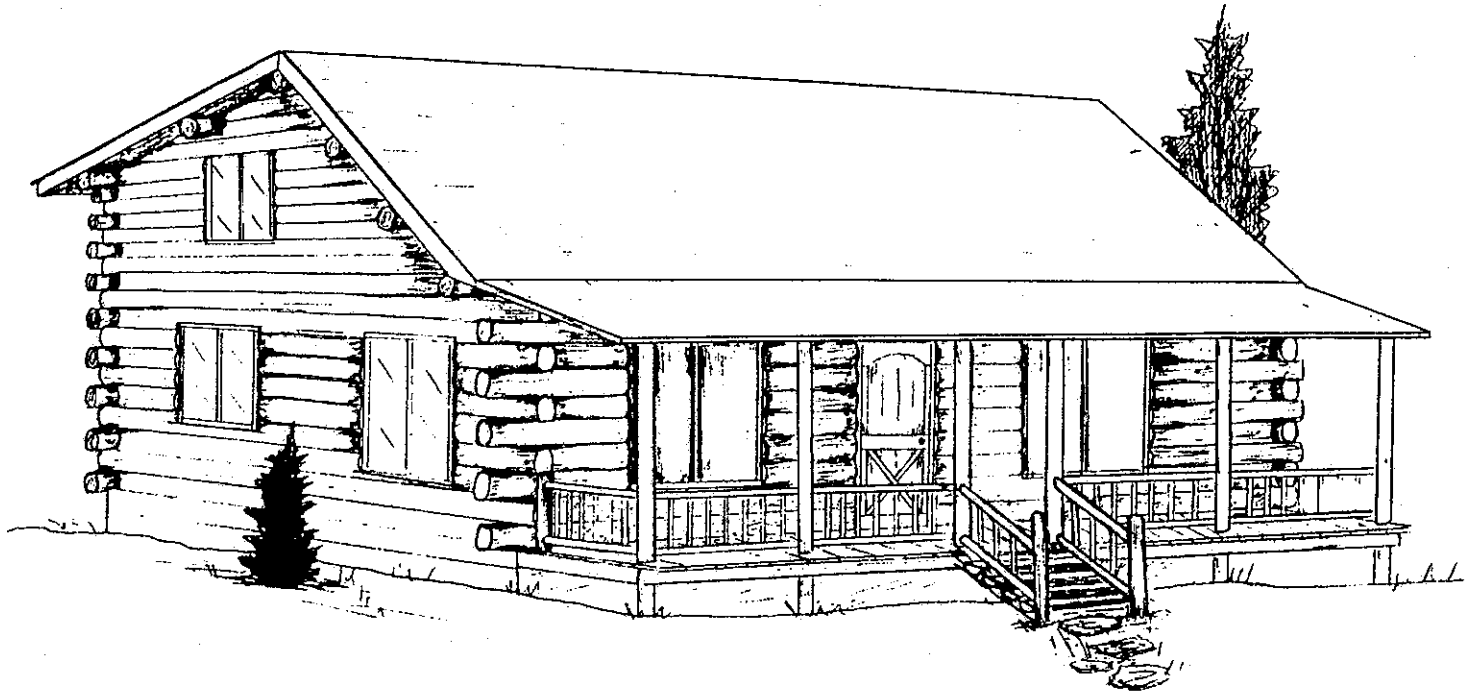

**MISSION CREEK LOG HOMES**

62586 Hillside Road, St. Ignatius, MT 59865  
Office: 406-745-2110 Fax: 406-745-2114

**The Pioneer**

Main Floor	884 sq. ft.
Loft	474 sq. ft.
<b>Total</b>	<b>1,358 sq. ft.</b>

Mission Creek Log Homes can make dimensional changes to any basic floor plan to fit your needs.

## Distinctive Features:

- Two bedroom
- Two bath
- Covered porch
- Open loft area
- Walk-in closet
- Spacious living room and dining area
- Large utility area
- U-shaped kitchen
- Natural lighting windows

## **The Pioneer**

Main Floor	884 sq. ft.
Loft	474 sq. ft.
Total	<hr/> 1,358 sq. ft.

Mission Creek Log Homes can make dimensional changes to any basic floor plan to fit your needs.