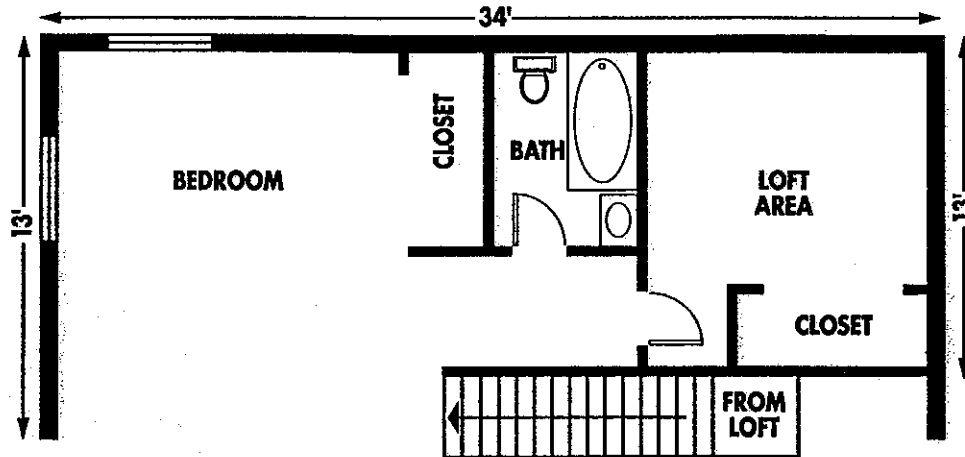

**MISSION CREEK LOG HOMES**

62586 Hillside Road, St. Ignatius, MT 59865  
Office: 406-745-2110 Fax: 406-745-2114

**The Pioneer**

Main Floor	884 sq. ft.
Loft	474 sq. ft.
<b>Total</b>	<b>1,358 sq. ft.</b>

Mission Creek Log Homes can make dimensional changes to any basic floor plan to fit your needs.

## Distinctive Features:

- Two bedroom
- Two bath
- Covered porch
- Open loft area
- Walk-in closet
- Spacious living room and dining area
- Large utility area
- U-shaped kitchen
- Natural lighting windows

## **The Pioneer**

Main Floor	884 sq. ft.
Loft	474 sq. ft.
Total	<hr/> 1,358 sq. ft.

Mission Creek Log Homes can make dimensional changes to any basic floor plan to fit your needs.