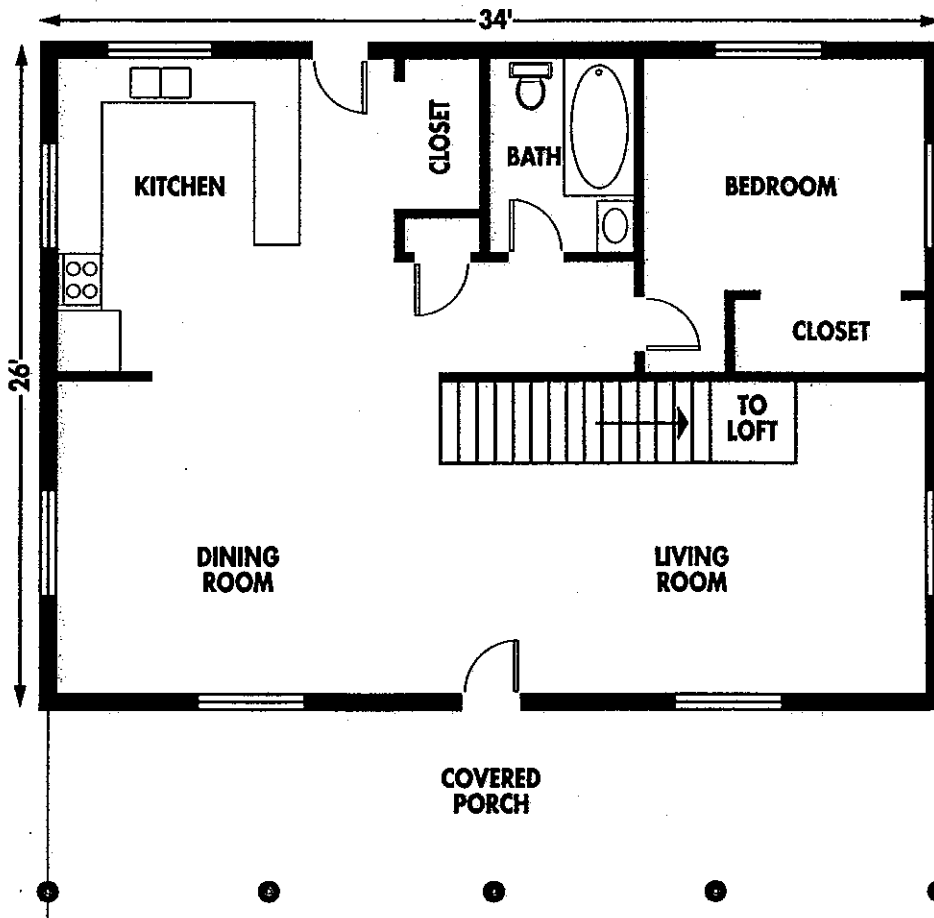

**MISSION CREEK LOG HOMES**

62586 Hillside Road, St. Ignatius, MT 59865  
Office: 406-745-2110 Fax: 406-745-2114

**The Pioneer**

Main Floor	884 sq. ft.
Loft	474 sq. ft.
<b>Total</b>	<b>1,358 sq. ft.</b>

Mission Creek Log Homes can make dimensional changes to any basic floor plan to fit your needs.

## Distinctive Features:

- Two bedroom
- Two bath
- Covered porch
- Open loft area
- Walk-in closet
- Spacious living room and dining area
- Large utility area
- U-shaped kitchen
- Natural lighting windows

## **The Pioneer**

Main Floor	884 sq. ft.
Loft	474 sq. ft.
Total	<hr/> 1,358 sq. ft.

Mission Creek Log Homes can make dimensional changes to any basic floor plan to fit your needs.