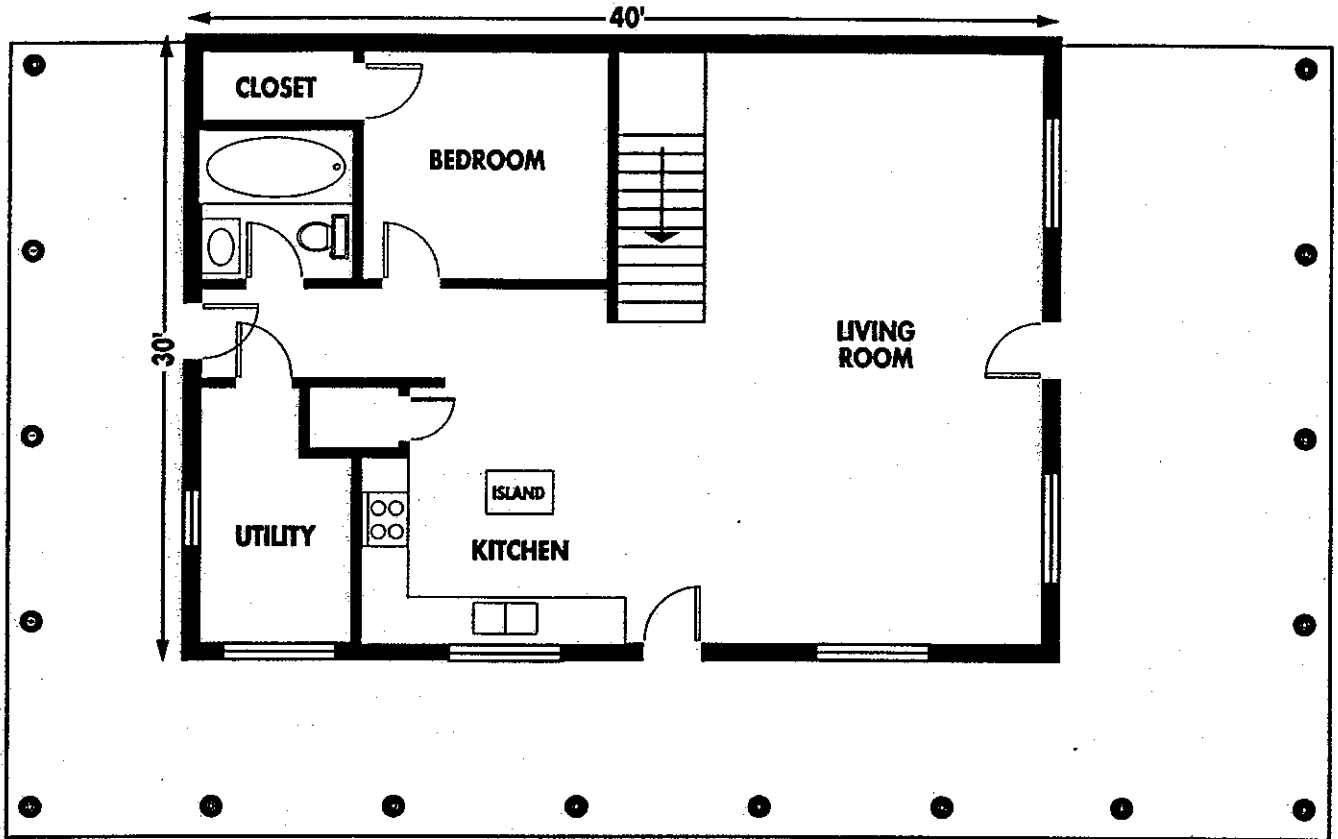

# MISSION CREEK LOG HOMES

62586 Hillside Road, St. Ignatius, MT 59865  
Office: 406-745-2110 Fax: 406-745-2114

<b>The Montanan</b>	
Main Floor	1,200 sq. ft.
Loft	600 sq. ft.
<b>Total</b>	<b>1,800 sq. ft.</b>

Mission Creek Log Homes can make dimensional changes to any basic floor plan to fit your needs.

## Distinctive Features:

- Two bedroom
- Two bath
- Wrap-a-round covered porch/deck
- Open loft area
- Walk-in closet
- Spacious living room
- Large utility area
- Functional kitchen with island workspace
- Natural lighting windows

## **The Montanan**

Main Floor 1,200 sq. ft.

Loft 600 sq. ft.

---

Total 1,800 sq. ft.

Mission Creek Log Homes can make dimensional changes to any basic floor plan to fit your needs.