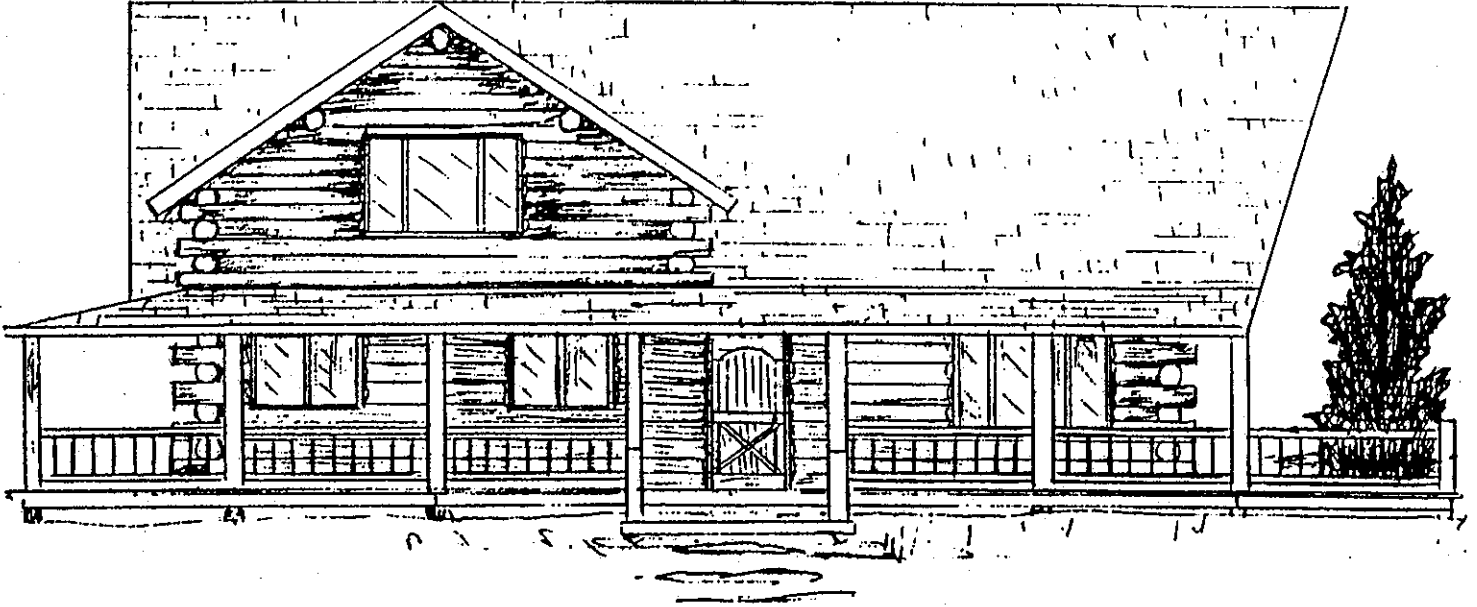

# MISSION CREEK LOG HOMES

62586 Hillside Road, St. Ignatius, MT 59865  
Office: 406-745-2110 Fax: 406-745-2114

<b>The Montanan</b>	
Main Floor	1,200 sq. ft.
Loft	600 sq. ft.
<b>Total</b>	<b>1,800 sq. ft.</b>

Mission Creek Log Homes can make dimensional changes to any basic floor plan to fit your needs.

## Distinctive Features:

- Two bedroom
- Two bath
- Wrap-a-round covered porch/deck
- Open loft area
- Walk-in closet
- Spacious living room
- Large utility area
- Functional kitchen with island workspace
- Natural lighting windows