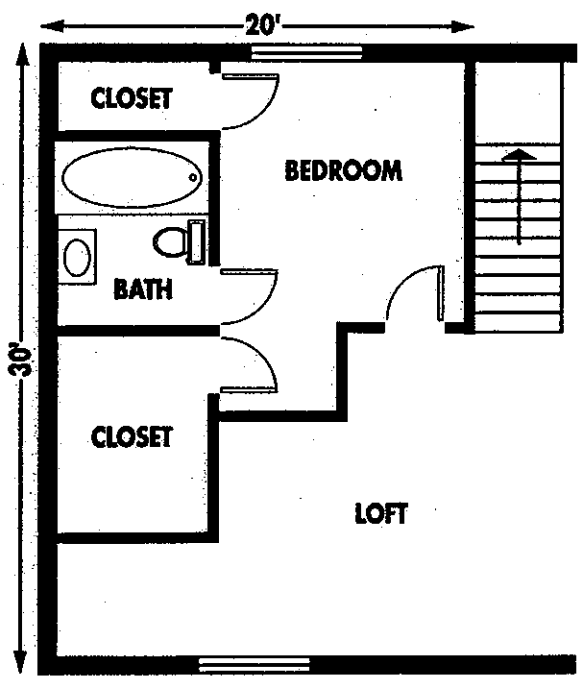

# MISSION CREEK LOG HOMES

62586 Hillside Road, St. Ignatius, MT 59865  
Office: 406-745-2110 Fax: 406-745-2114

<b>The Montanan</b>	
Main Floor	1,200 sq. ft.
Loft	600 sq. ft.
<b>Total</b>	<b>1,800 sq. ft.</b>

Mission Creek Log Homes can make dimensional changes to any basic floor plan to fit your needs.

## Distinctive Features:

- Two bedroom
- Two bath
- Wrap-a-round covered porch/deck
- Open loft area
- Walk-in closet
- Spacious living room
- Large utility area
- Functional kitchen with island workspace
- Natural lighting windows

## **The Montanan**

Main Floor 1,200 sq. ft.

Loft 600 sq. ft.

---

Total 1,800 sq. ft.

Mission Creek Log Homes can make dimensional changes to any basic floor plan to fit your needs.