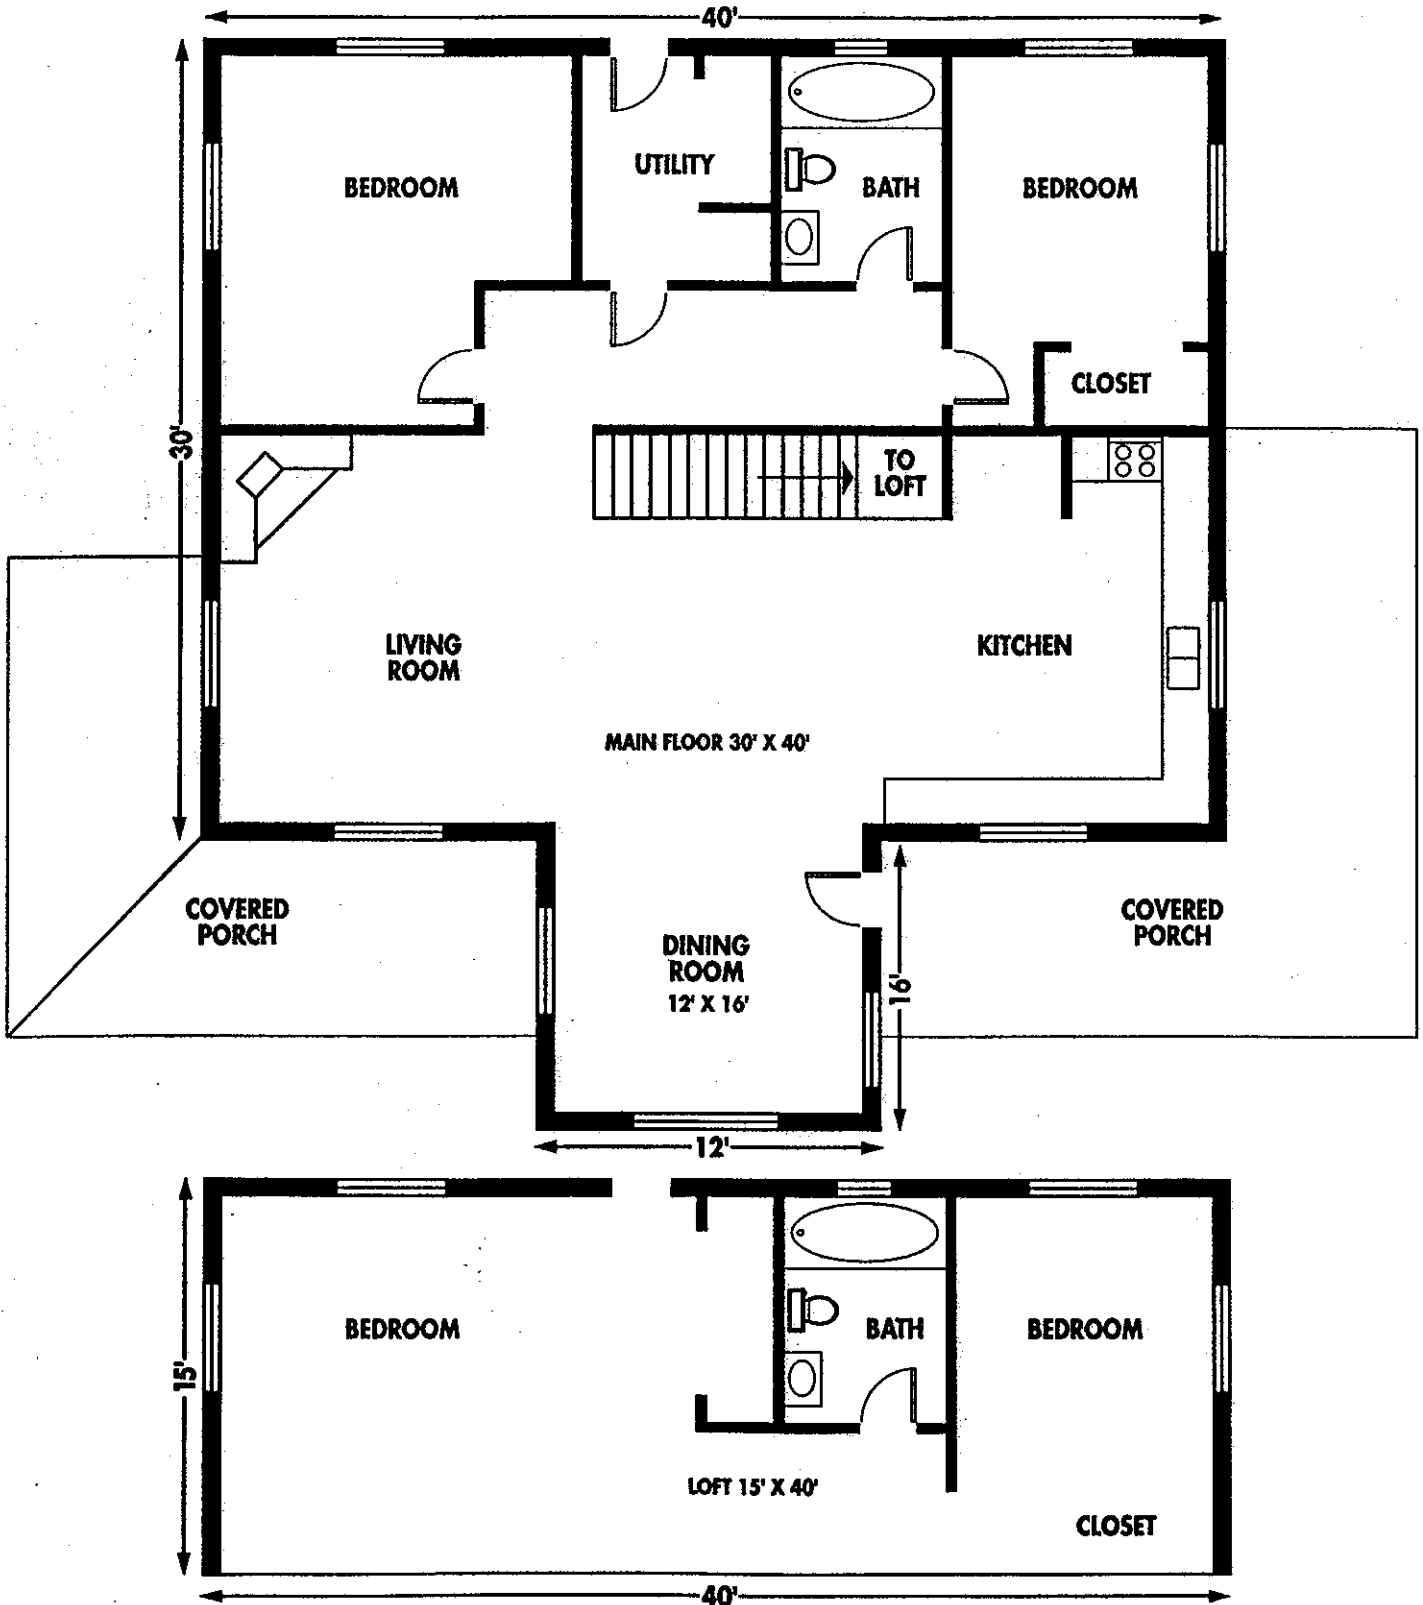

MISSION CREEK LOG HOMES

62586 Hillside Road, St. Ignatius, MT 59865
Office: 406-745-2110 Fax: 406-745-2114

The Kootenai

Main Floor 1,392 sq. ft.

Loft 600 sq. ft.

Total 1,992 sq. ft.

Mission Creek Log Homes can make dimensional changes to any basic floor plan to fit your needs.

MISSION CREEK LOG HOMES

62586 Hillside Road, St. Ignatius, MT 59865

Office: 406-745-2110 Fax: 406-745-2114

Distinctive Features:

- Four bedroom
- Two bath
- Two covered porchs
- Open loft area
- Spacious living room
- Large utility area
- Open kitchen plan
- Natural lighting windows

The Kootenai

| | |
|--------------|----------------------|
| Main Floor | 1,392 sq. ft. |
| Loft | 600 sq. ft. |
| Total | 1,992 sq. ft. |

Mission Creek Log Homes can make dimensional changes to any basic floor plan to fit your needs.