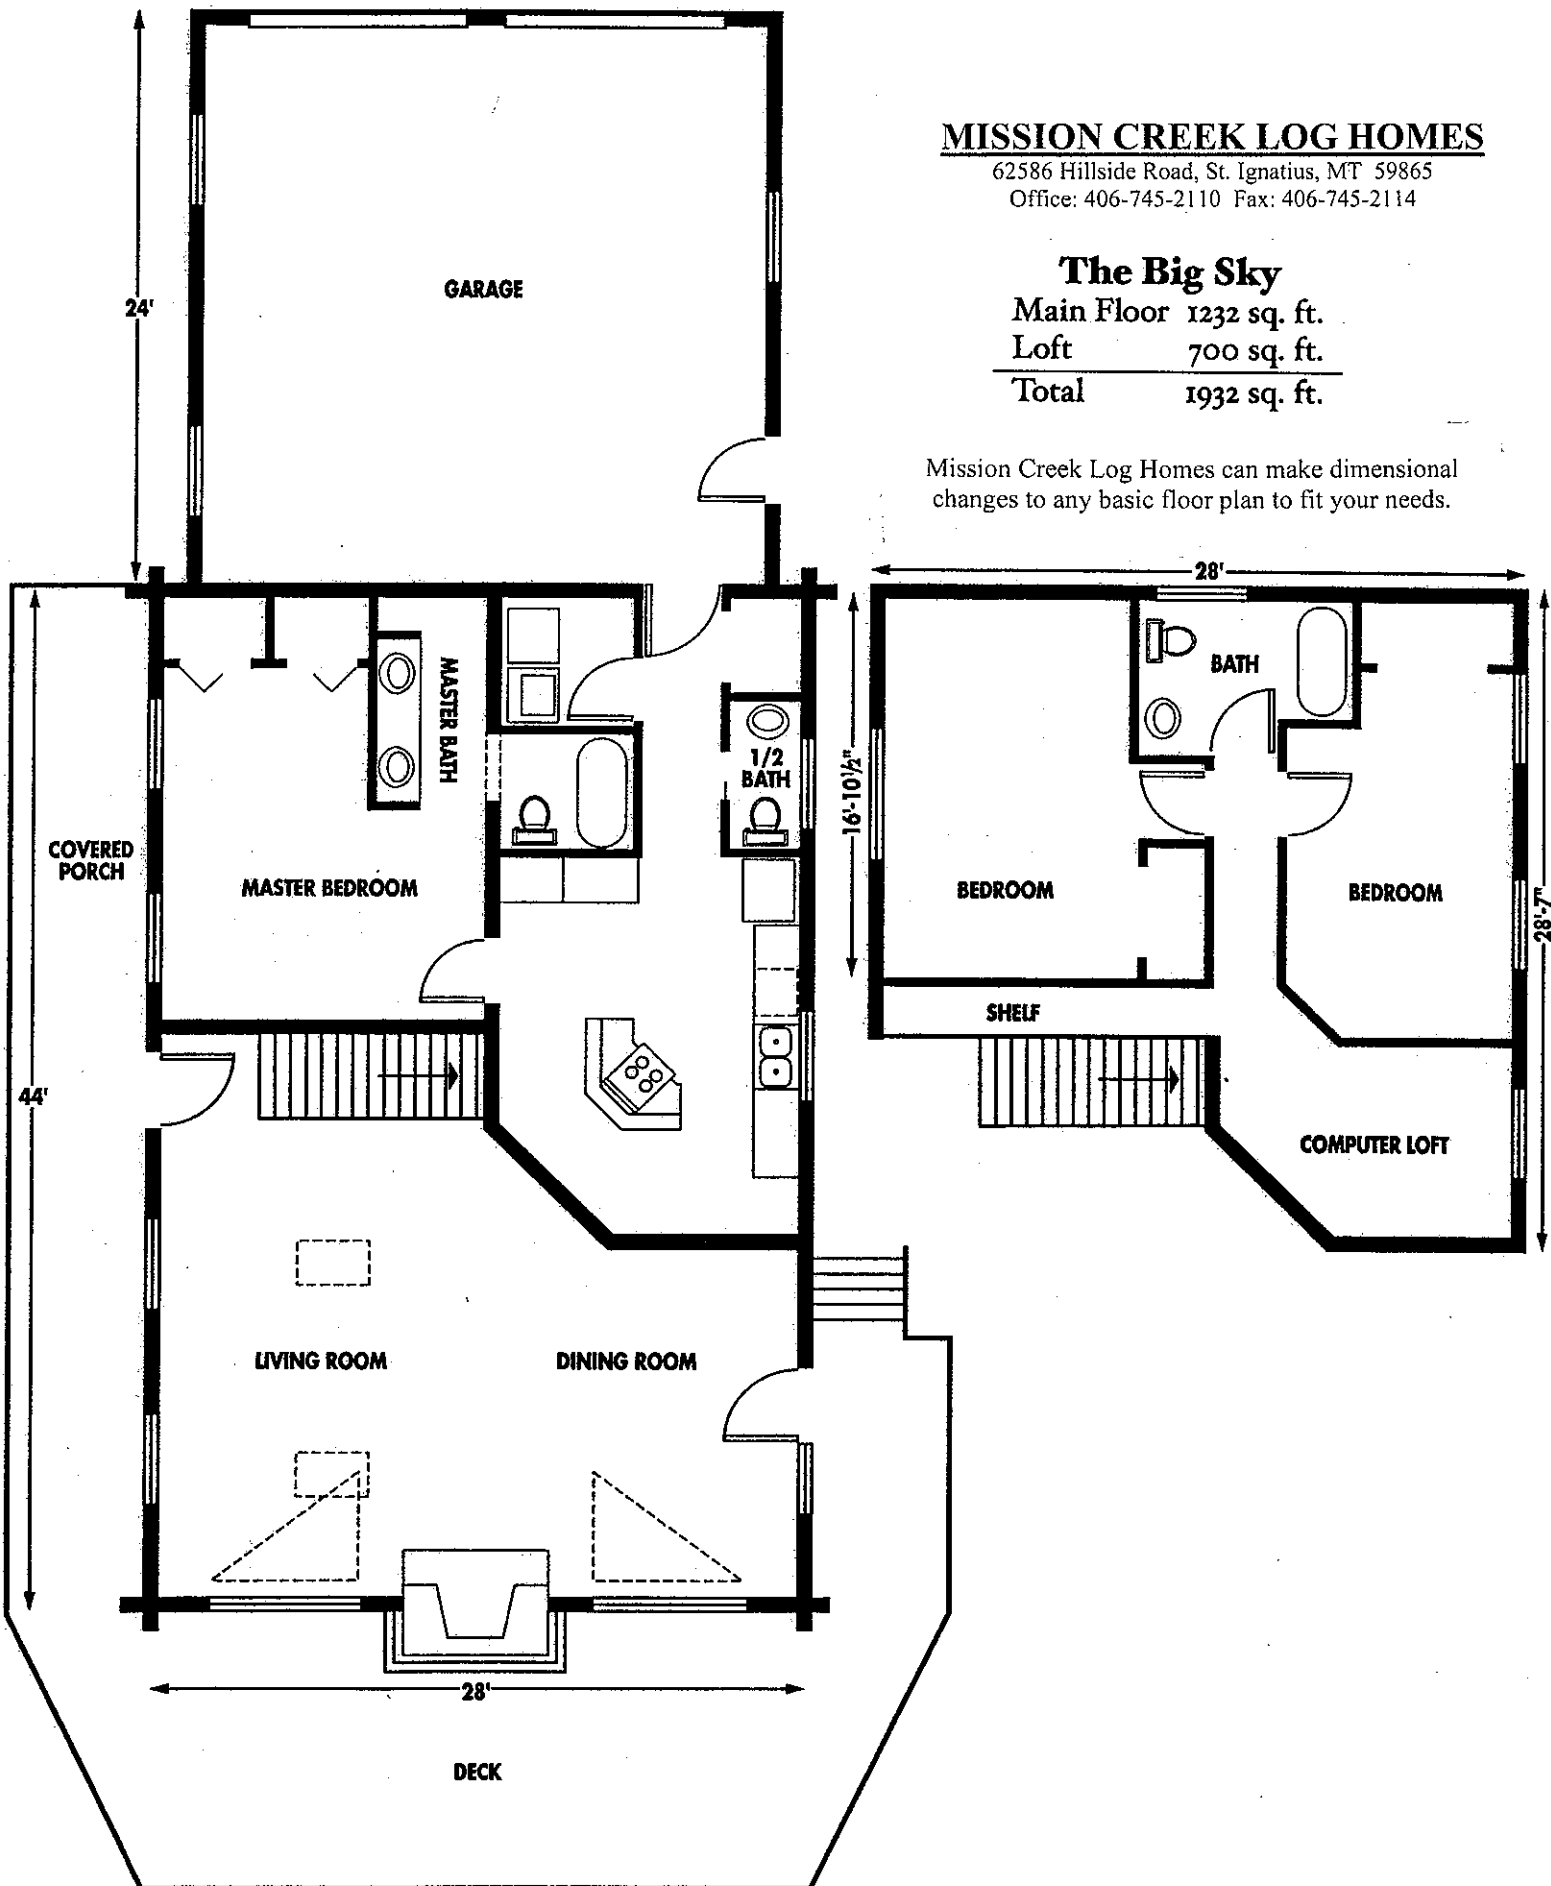

MISSION CREEK LOG HOMES

62586 Hillside Road, St. Ignatius, MT 59865

Office: 406-745-2110 Fax: 406-745-2114

The Big Sky

Main Floor 1232 sq. ft.

Loft 700 sq. ft.

Total 1932 sq. ft.

Mission Creek Log Homes can make dimensional changes to any basic floor plan to fit your needs.